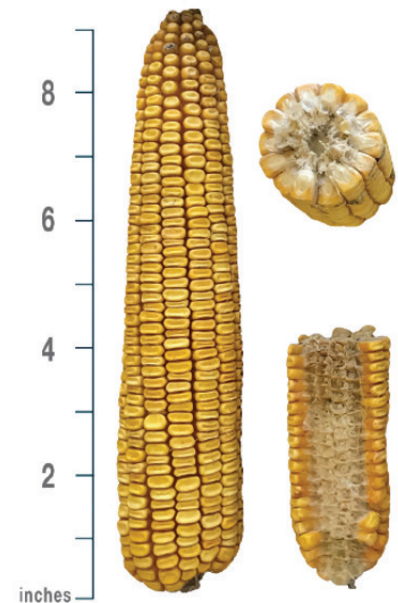

DLF EXPAND LF RR

- Floury Leafy Corn Silage which provides more rumen available starch
- Roundup Ready® Corn 2
- Very good emergence and early season development
- High dry matter yield
- White cob provides very high feedout and no cob disks

2725 Heat Units | 90 Relative Maturity

HYBRID CHARACTERISTICS:

Emergence:	Very Good
Seeding Vigour:	Very Good
Flowering:	Medium
Silk:	Medium
Stalk Strength:	Good
Root Strength:	Very Good
Stay Green:	Good
Husk Cover:	Very Good
Stress Tolerance:	Good
Plant Height:	Very Tall
Grain Quality:	Very Good
Grain Type:	Dent
Tip Fill:	Very Good
Test Weight:	Good
Shank Length:	Short
Kernel Rows:	14-16
Maturity:	Medium
Ear Height:	Medium
Ear Flex:	Flex
Dry Down:	Slow
Soil Type:	All
Seeding Rate:	26000-28000
Cob Colour:	White
Milk/Tonne:	Very Good
Milk/Acre:	Very Good

COMPANION HYBRIDS

Early:	DLF ExSeed LF RR (2550 CHU)
Similar:	DLF ExPert LF RR (2800 CHU)
Late:	DLF ExEcute LF RR (2925 CHU)

Bayer Company is a member of Excellence Through Stewardship® (ETS). Bayer products are commercialized in accordance with ETS Product Launch Stewardship Guidance, and in compliance with Bayer's Policy for Commercialization of Biotechnology-Derived Plant Products in Commodity Crops. These products have been approved for import into key export markets with functioning regulatory systems. Any crop or material produced from these products can only be exported to, or used, processed or sold in countries where all necessary regulatory approvals have been granted. It is a violation of national and international law to move material containing biotech traits across boundaries into nations where import is not permitted. Growers should talk to their grain handler or product purchaser to confirm their buying position for these products. Excellence Through Stewardship® is a registered trademark of Excellence Through Stewardship.

ALWAYS READ AND FOLLOW PESTICIDE LABEL DIRECTIONS. Roundup Ready® technology contains genes that confer tolerance to glyphosate, an active ingredient in Roundup® brand agricultural herbicides. Agricultural herbicides containing glyphosate will kill crops that are not tolerant to glyphosate. RIB Complete®, Roundup Ready 2 Technology and Design™, Roundup Ready®, Roundup®, SmartStax® and VT Double PRO® are trademarks of Bayer Group, Bayer Canada ULC licensee. LibertyLink® and the Water Droplet Design are trademarks of BASF. Used under license. Herculex® is a registered trademark of Dow AgroSciences LLC. Used under license.

Before opening a bag of seed, be sure to read, understand and accept the stewardship requirements, including applicable refuge requirements for insect resistance management, for the biotechnology traits expressed in the seed as set forth in the Monsanto Technology Stewardship Agreement that you sign. By opening and using a bag of seed, you are reaffirming your obligation to comply with the most recent stewardship requirements.